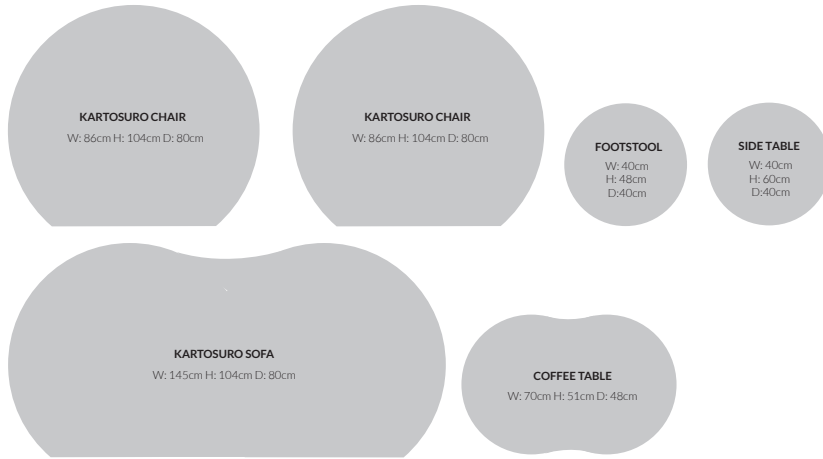

KARTOSURO RANGE - Product footprints

1 Metre

1 Metre Sq