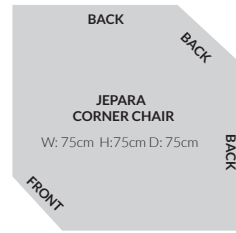

JEPARA RANGE - Product footprints

1 Metre Sq