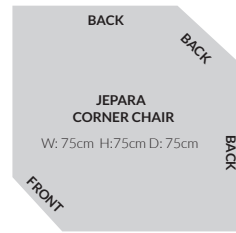

JEPARA RANGE - Product footprints

1 Metre Sq